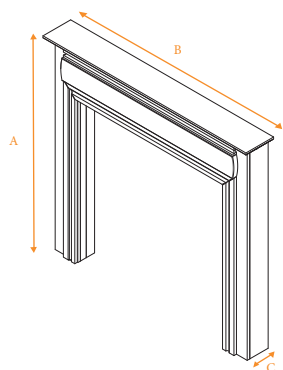

48" MANTEL

1" & 3" REBATE  
OPTIONS

White option

Grey option

## Specification

Colour:	Pure white
Materials:	MDF
Rebate:	1" & 3"
Assembly:	Yes - supplied part assembled

A 1107MM  
B 1210MM  
C 165MM  
21KG