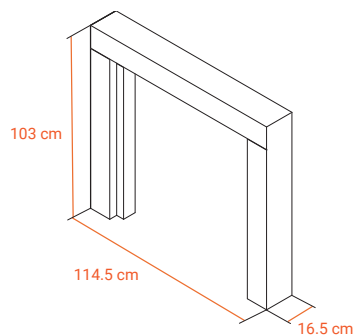

Key Features

- Real oak veneer mantel
- LED down lights included
- 1" rebate
- Supplied part-assembled for quick & easy assembly
- Featuring the Adam Comet electric fire

10 MINS
ASSEMBLY
TIME

Specification

Colour:	Oak
Materials:	MDF, oak veneer
Rebate:	1"
Assembly:	Part assembled
Weight:	15.5kg

Fired Up Buildings
St Thomas Road
Huddersfield
West Yorkshire, HD1 3LF

Telephone:
03300 882 069
Email:
trade@firedupcorporation.com